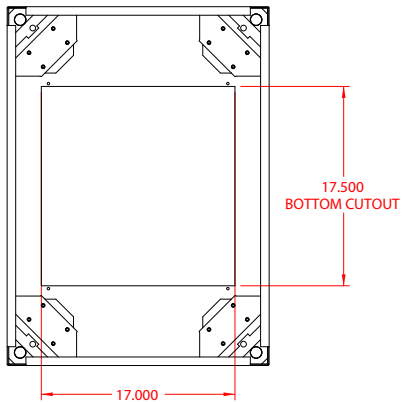

PART No. C2F194931

for more information visit
www.hammfg.com

Data subject to change without notice

Isometric drawing not to scale

CCR TAPPED RAILS NOT INCLUDED

TOP VIEW

L.S. VIEW

FRONT VIEW

R.S. VIEW

BOTTOM VIEW