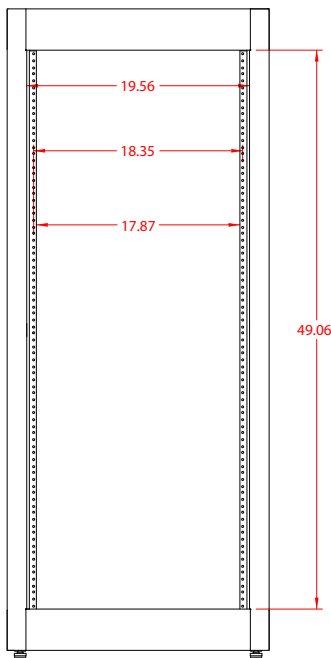

PART No. C2F194931

for more information visit
www.hammfg.com

Data subject to change without notice

Isometric drawing not to scale

CCR TAPPED RAILS NOT INCLUDED

TOP VIEW

L.S. VIEW

FRONT VIEW

R.S. VIEW

BOTTOM VIEW