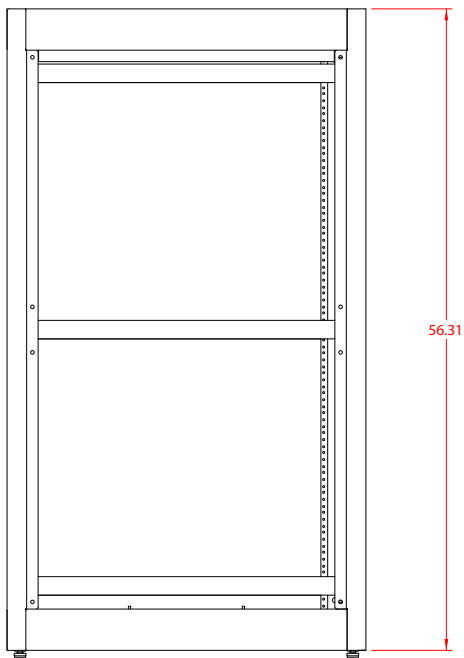

PART No. C2F194931

for more information visit
www.hammfg.com

Data subject to change without notice

Isometric drawing not to scale

CCR TAPPED RAILS NOT INCLUDED

TOP VIEW

L.S. VIEW

FRONT VIEW

R.S. VIEW

BOTTOM VIEW