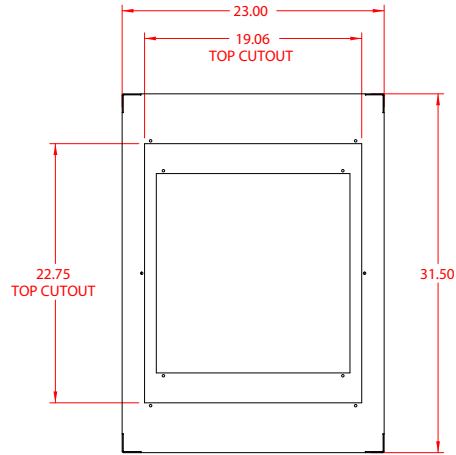

PART No. C2F194931

for more information visit
www.hammfg.com

Data subject to change without notice

Isometric drawing not to scale

CCR TAPPED RAILS NOT INCLUDED

TOP VIEW

L.S. VIEW

FRONT VIEW

R.S. VIEW

BOTTOM VIEW